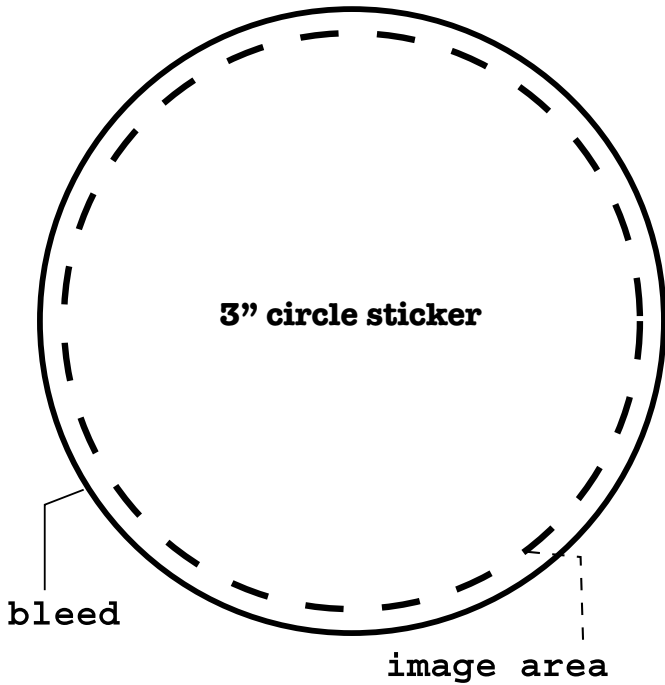

SWAG DESIGN FACTORY CIRCLE STICKER TEMPLATES

Templates for Circle Shaped Stickers - choose your size.

Image must fit within the inner dashed circle area. Any background colours must extend out to the full bleed area (solid line).

Only image within the dashed area will show on finished product

1" circle sticker

1.5" circle sticker

2" circle sticker

3" circle sticker

4" circle sticker

5" circle sticker