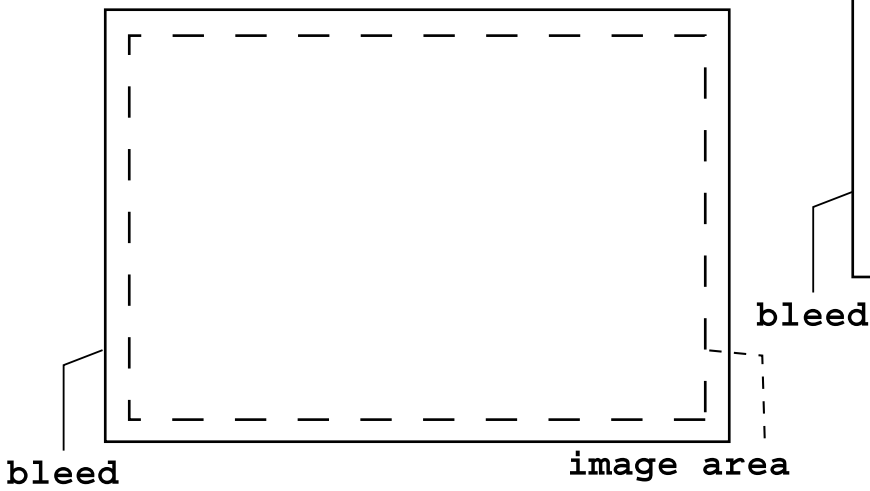

SWAG DESIGN FACTORY RECTANGLE STICKER TEMPLATES

Templates for Rectangular Shaped Stickers - choose your size.

Image must fit within the inner dashed area. Any background colours must extend out to the full bleed area (solid line). Only image within the dashed area will show on finished product. Stickers may be oriented either landscape or portrait.

4"x6" Rectangle sticker

1"x2" Rectangle sticker

2"x3" Rectangle sticker

3"x5" Rectangle sticker

2"x4" Rectangle sticker

3"x4" Rectangle sticker