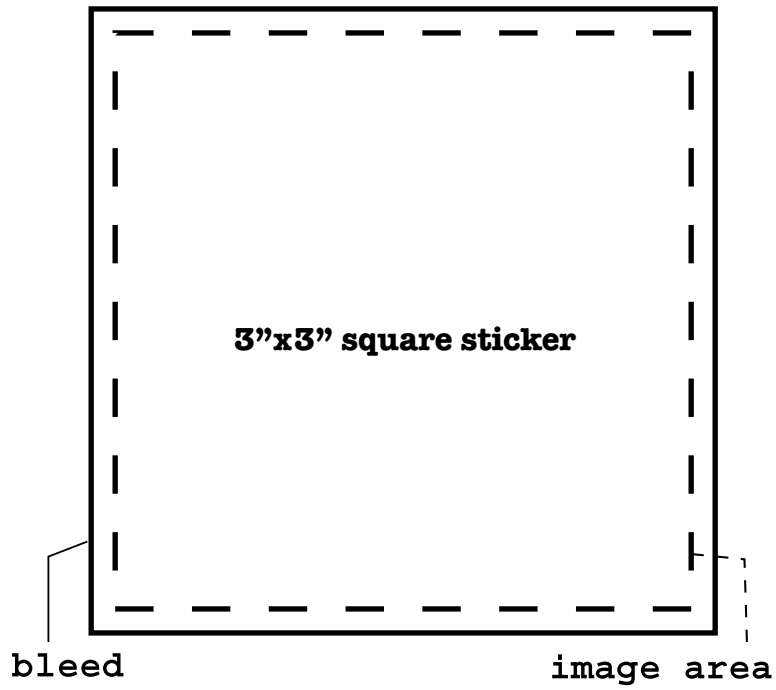

SWAG DESIGN FACTORY SQUARE STICKER TEMPLATES

Templates for Square Shaped Stickers - choose your size.

Image must fit within the inner dashed area. Any background colours must extend out to the full bleed area (solid line). Only image within the dashed area will show on finished product.

1"x1" square sticker

1.5"x1.5" square sticker

2"x2" square sticker

2.5"x2.5" square sticker

3"x3" square sticker

4"x4" square sticker

5"x5" square sticker