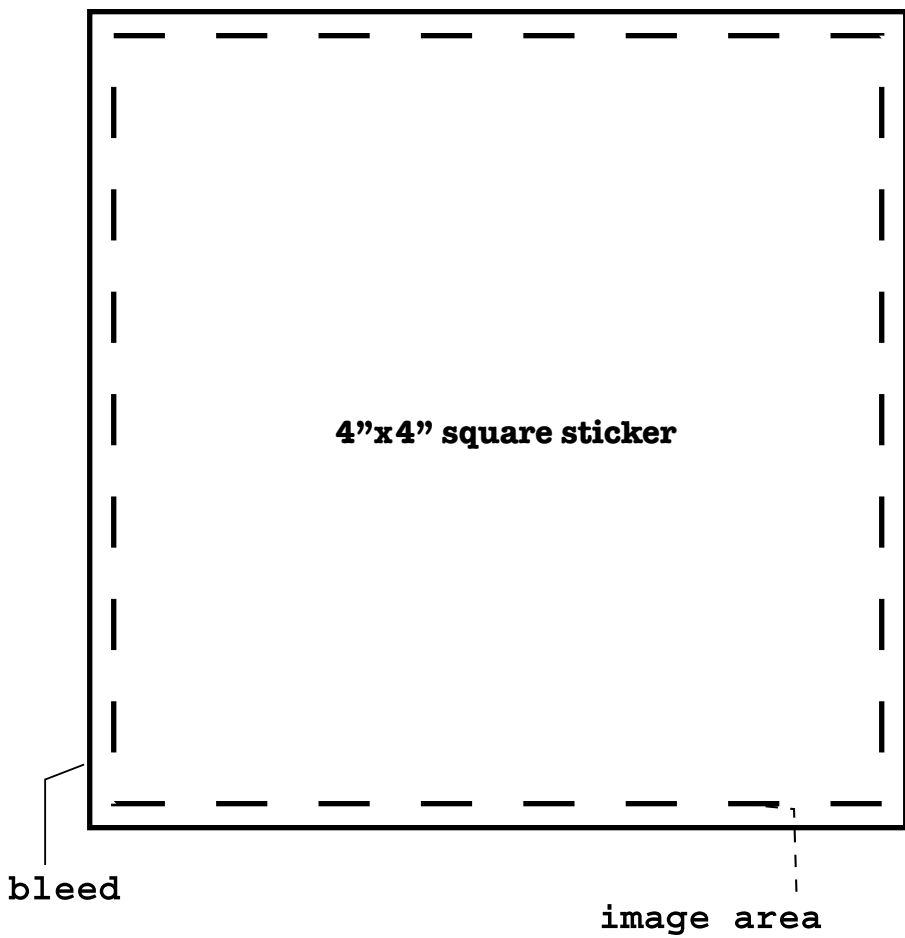

SWAG DESIGN FACTORY SQUARE STICKER TEMPLATES

Templates for Square Shaped Stickers - choose your size.

Image must fit within the inner dashed area. Any background colours must extend out to the full bleed area (solid line). Only image within the dashed area will show on finished product.

1"x1" square sticker

1.5"x1.5" square sticker

2"x2" square sticker

2.5"x2.5" square sticker

3"x3" square sticker

4"x4" square sticker

5"x5" square sticker