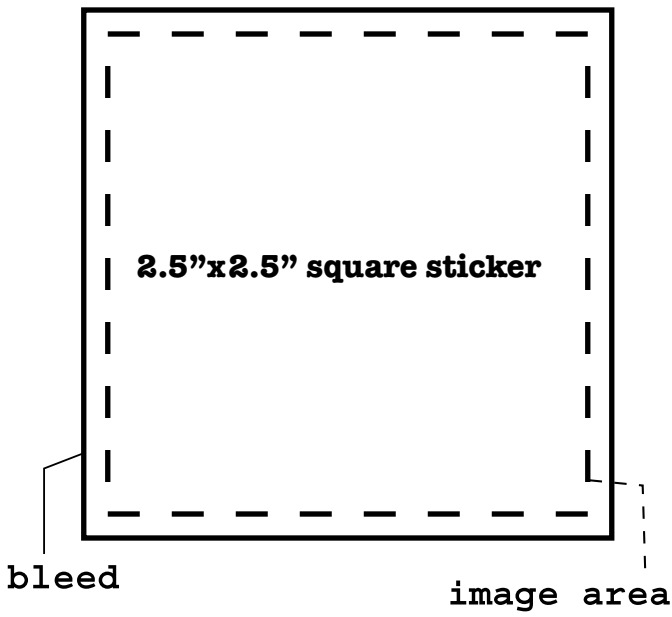

SWAG DESIGN FACTORY SQUARE STICKER TEMPLATES

Templates for Square Shaped Stickers - choose your size.

Image must fit within the inner dashed area. Any background colours must extend out to the full bleed area (solid line). Only image within the dashed area will show on finished product.

1"x1" square sticker

1.5"x1.5" square sticker

2"x2" square sticker

2.5"x2.5" square sticker

3"x3" square sticker

4"x4" square sticker

5"x5" square sticker